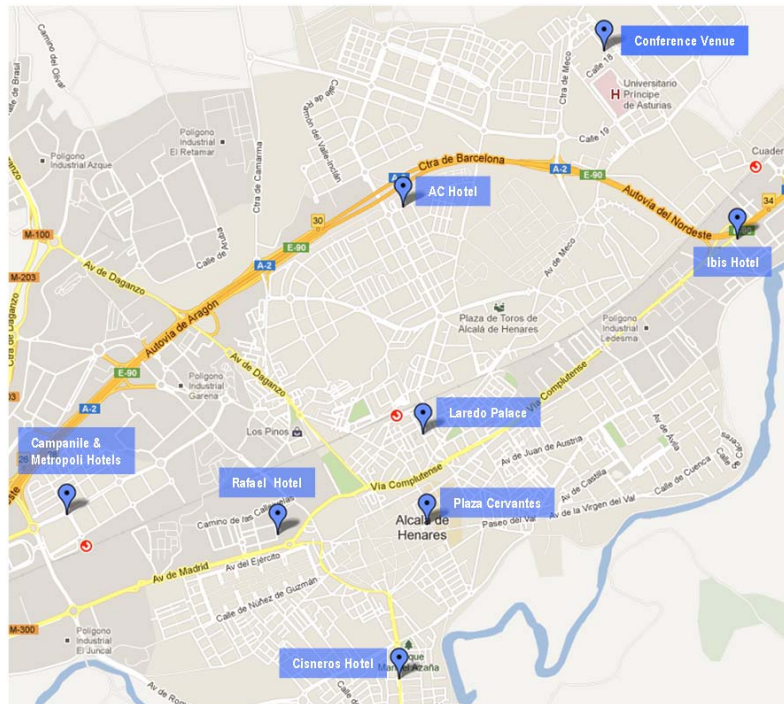

## IV2012 Buses Information

There will be four buses specifically dedicated to transport people from Hotels to the Conference Venue and vice versa. The IV logo and the bus/route number will be displayed at the front of each bus.

The days June 4, 5 and 6, buses 1, 2, 3 and 4 will return at 6:00 pm from the Conference Venue to the Hotels following the same route but in reverse order. All of them will stop at the Plaza Cervantes.